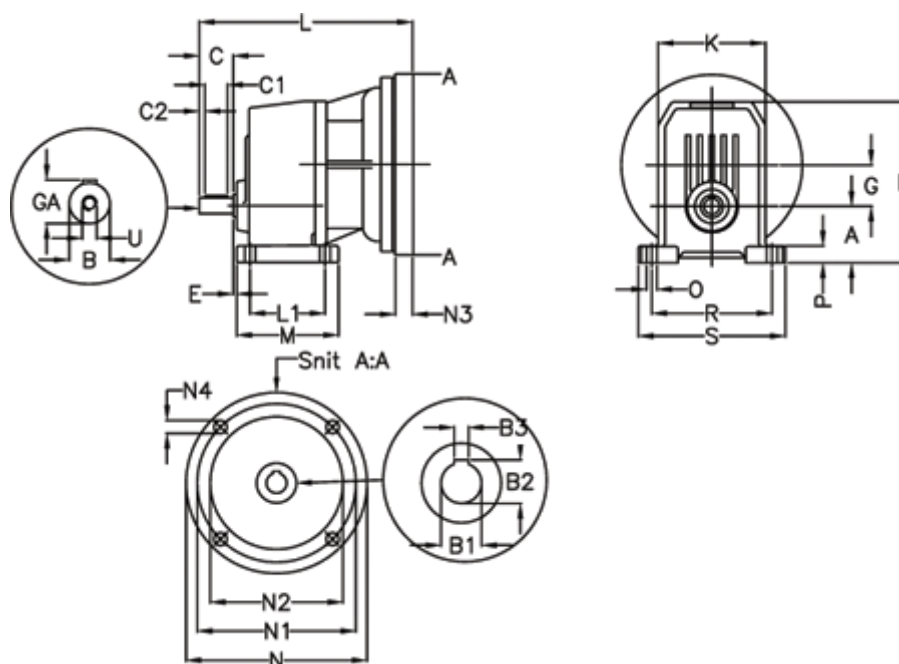

Article number: 40550200141240

Description: Single Stage Helical Gear
S 201-1,4-P100B5

Measures

A = 55	E = 19.0	M = 107.5	R = 130
B = 19	F = 6x6x30	N = 250	S = 155
B1 = 28	G = 43.5	N1 = 215	U = M6
B2 = 31.3	GA = 21.5	N2 = 180	
B3 = 8	H = 164.5	N3 = -	
C = 40	K = 110	N4 = M12x16	
C1 = 30	L = 237	O = 10	
C2 = 5	L1 = 77.5	P = 17.5	